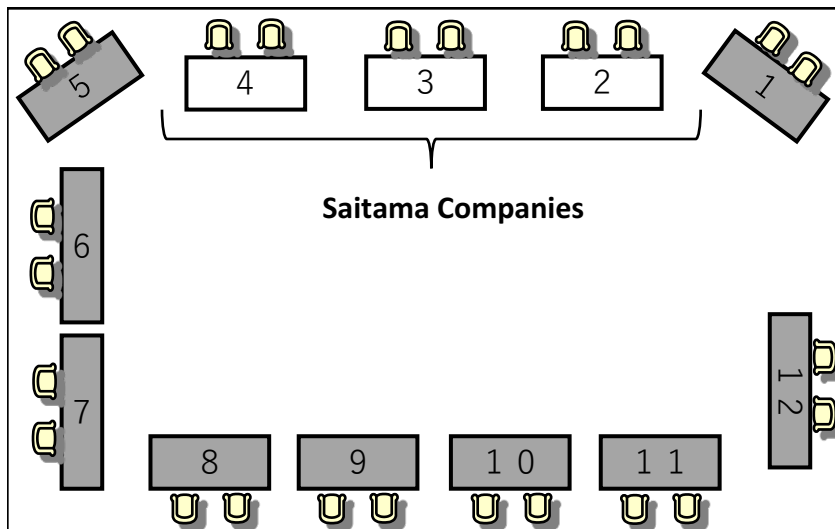

Exhibitors MAP

1. TraVerse: English Training Program
2. TS Tech (Saitama*)
3. Yachiyo of Americas, Inc. (Saitama*)
4. Jefferson Industries Corporation (Saitama*)
5. Creo Consulting, LLC
6. Honda R&D North America, Inc
7. Plante Moran
8. Lockwood Energy
9. University of Findlay
10. The Ohio State University
11. JASCO (Resume Box & Raffle Tickets)
12. Dublin Police Department

*Profiles of Saitama Companies are in a separate handout